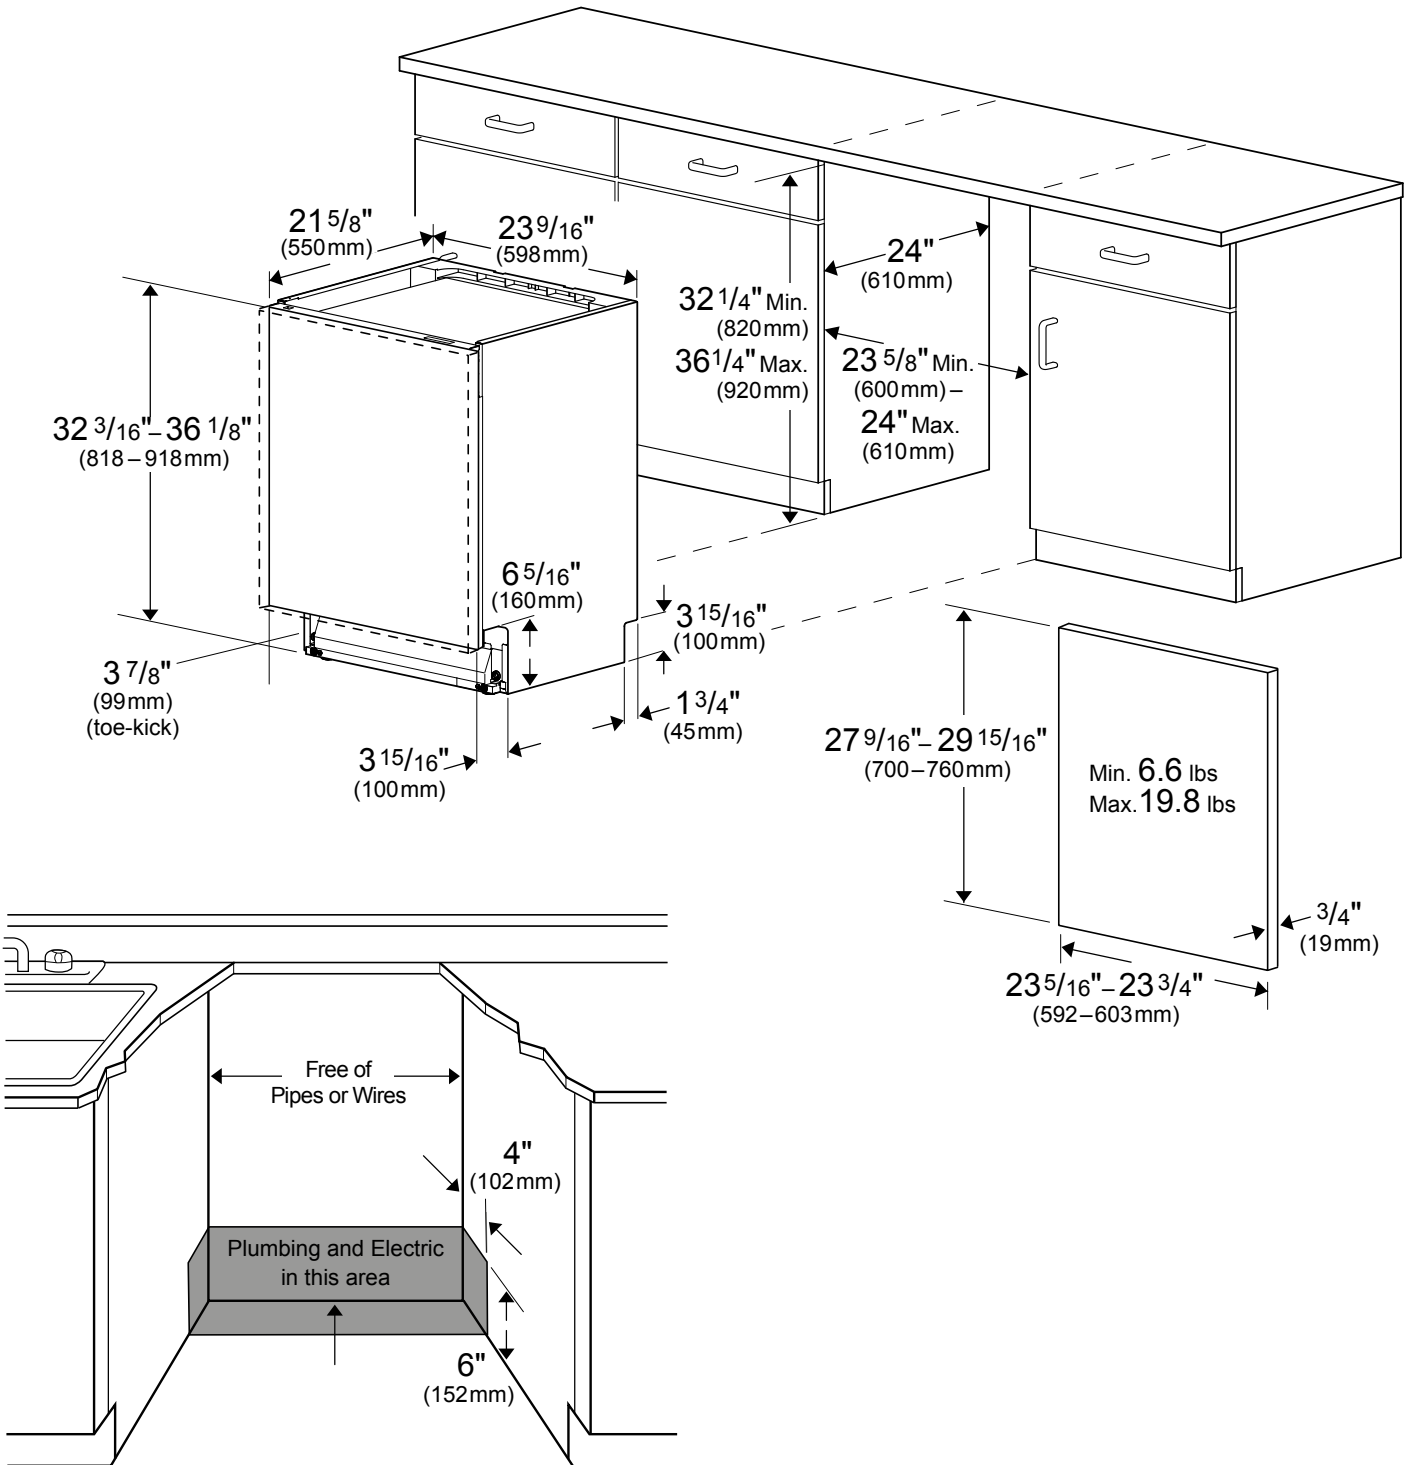

DIN25401

Top Control, Panel Ready Dishwasher, 5 Programs, 48 dBA

NOTE TO THE INSTALLER: All height, width, and depth dimensions are shown in inches (as well as metric). Beko U.S., Inc. reserves the absolute and unrestricted right to change product materials and specifications, at any time, without notice. Please visit our website, www.BekoAppliances.com, or call 888.352.2356 to verify the latest specifications with final dimensional data and other details prior to installation and making a cutout. Applicable product limited warranty information may be found in accompanying product materials, or you may contact your account manager for further details. Proper installation is the responsibility of the installer. Product failure due to improper installation is not covered under the Limited Warranty.