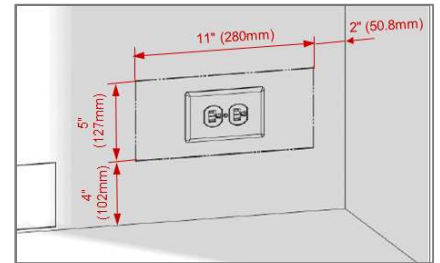

36 INCH COUNTER DEPTH FRENCH DOOR REFRIGERATOR

BFFD3622SS

Dimensions and Installation

Plumbing

Electrical

Dimensions	Height to top of door, in.	69 3/4"
	Height to top of hinge, in.	69 3/4"
	Height to top of case, in.	69"
	Case depth without door, in.	23 5/8"
	Case depth less door handle, in.	26 13/16"
	Case depth with door handle, in.	29"
	Depth with fresh door open 90°, in.	45 9/16"
	Width, in.	35 3/4"
	Width with door open 90° including door handle, in.	41 11/16"
Air Gap Clearances	Each Side, in.	1/8"
	Top, in.	1"
	Back, in.	7/8"

NOTE TO THE INSTALLER: All height, width and depth dimensions are shown in inches (as well as metric). Beko US Inc. reserves the absolute and unrestricted right to change product materials and specifications, at any time, without notice. Please visit our website www.blombergappliances.us or call 888 352 2356 to verify the latest specifications with final dimensional data and other details prior to installation and making a cutout. Applicable product limited warranty information may be found in accompanying product materials or you may contact your account manager for further details. Proper installation is the responsibility of the installer. Product failure due to improper installation is not covered under the Limited Warranty.