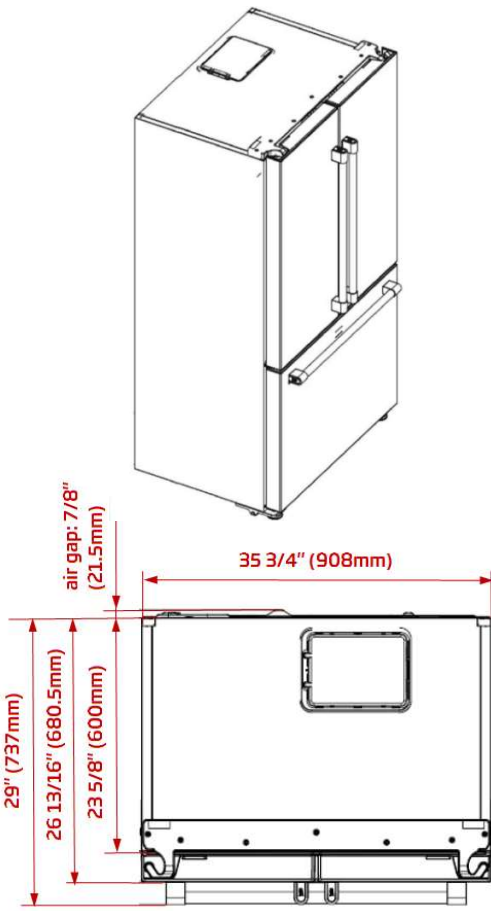

36 INCH COUNTER DEPTH FRENCH DOOR REFRIGERATOR

BFFD3622SS

Dimensions and Installation

Plumbing

Electrical

Dimensions	Height to top of door, in.	69 3/4"
	Height to top of hinge, in.	69 3/4"
	Height to top of case, in.	69"
	Case depth without door, in.	23 5/8"
	Case depth less door handle, in.	26 13/16"
	Case depth with door handle, in.	29"
	Depth with fresh door open 90°, in.	45 9/16"
	Width, in.	35 3/4"
	Width with door open 90° including door handle, in.	41 11/16"
Air Gap Clearances	Each Side, in.	1/8"
	Top, in.	1"
	Back, in.	7/8"