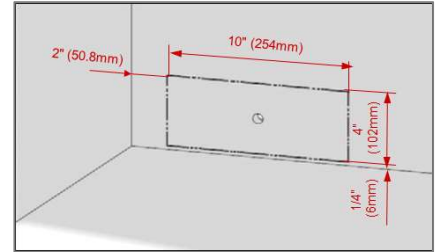

36 INCH COUNTER DEPTH FRENCH DOOR REFRIGERATOR

BFFD3622SS

Dimensions and Installation

Plumbing

Electrical

Dimensions	Height to top of door, in.	69 3/4"
	Height to top of hinge, in.	69 3/4"
	Height to top of case, in.	69"
	Case depth without door, in.	23 5/8"
	Case depth less door handle, in.	26 13/16"
	Case depth with door handle, in.	29"
	Depth with fresh door open 90°, in.	45 9/16"
	Width, in.	35 3/4"
	Width with door open 90° including door handle, in.	41 11/16"
Air Gap Clearances	Each Side, in.	1/8"
	Top, in.	1"
	Back, in.	7/8"