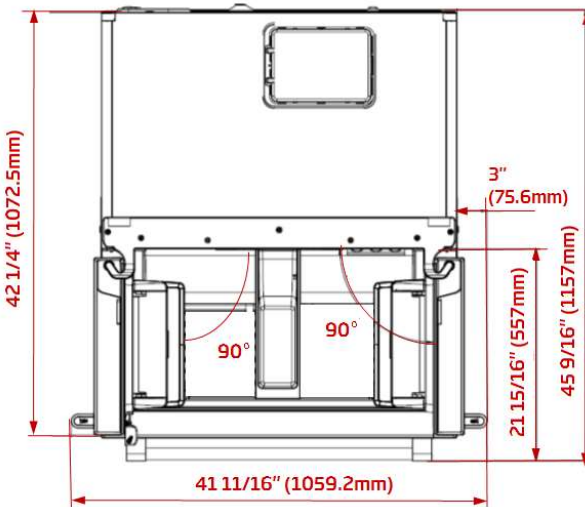

36 INCH COUNTER DEPTH FRENCH DOOR REFRIGERATOR

BFFD3622SS

Dimensions and Installation

Plumbing

Electrical

Dimensions	Height to top of door, in.	69 3/4"
	Height to top of hinge, in.	69 3/4"
	Height to top of case, in.	69"
	Case depth without door, in.	23 5/8"
	Case depth less door handle, in.	26 13/16"
	Case depth with door handle, in.	29"
	Depth with fresh door open 90°, in.	45 9/16"
	Width, in.	35 3/4"
	Width with door open 90° including door handle, in.	41 11/16"
Air Gap Clearances	Each Side, in.	1/8"
	Top, in.	1"
	Back, in.	7/8"