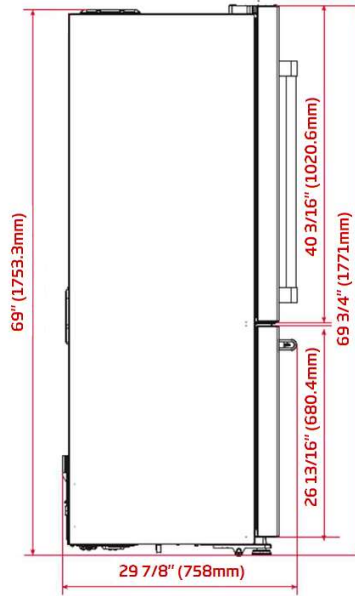

Freezer Features

- Turbo ice maker
- Ice bin with XL scoop
- XL Freezer Drawer
- Freezer slider bin

Dimensions

H x W X D: 69 3/4" x 35 3/4" x 26 13/16"
Depth is with door / without handles

MODEL CODE	BFFD3622SS
Cooling system	Duo Cycle Frost Free Cooling - NeoFrost
Control system	Electronic Control
CAPACITIES	
Total net volume, cu. ft.	19.86
Fresh food net volume, cu. ft.	13.3
Freezer net volume, cu. ft.	6.56
FRIDGE FEATURES	
Active Fresh Blue Light	Yes
EverFresh	Yes
IonGuard	Yes
Interior filtered water dispenser	Yes
Filtered ice & water dispenser through door	No
Electronic control display type	Digital display on front top trim
Auto defrost	Yes
Inner illumination	LED - Side walls, ceiling
Shelves	4 Safety Glass
Crispers	2
Door racks	6
Wine rack	NA
Bottle gripper	NA
Compressor	Variable Speed VCC
Fan ventilation	Yes
FREEZER FEATURES	
Auto defrost	Yes
Number of freezer drawers	1
Automatic ice maker	Yes
Ice cube tray	No
TECHNICAL INFORMATION	
Supply voltage, V/Hz	120/60
Rated Current, A	2.7
Noise level, dBA	44
DIMENSIONS	
HxWxD, in	69 3/4" x 35 3/4" x 26 13/16"
Product weight, lbs.	315
HxWxD, cm	177.1 x 90.8 x 68
Product weight, kg	143
PERFORMANCE	
Energy Star qualified	Yes
Climatic class	T
Annual energy consumption, kwh/year	566
Cooling gas	R134a

36 INCH COUNTER DEPTH FRENCH DOOR REFRIGERATOR

BFFD3622SS

Dimensions and Installation

Plumbing

Electrical

Dimensions	Height to top of door, in.	69 3/4"
	Height to top of hinge, in.	69 3/4"
	Height to top of case, in.	69"
	Case depth without door, in.	23 5/8"
	Case depth less door handle, in.	26 13/16"
	Case depth with door handle, in.	29"
	Depth with fresh door open 90°, in.	45 9/16"
	Width, in.	35 3/4"
	Width with door open 90° including door handle, in.	41 11/16"
Air Gap Clearances	Each Side, in.	1/8"
	Top, in.	1"
	Back, in.	7/8"