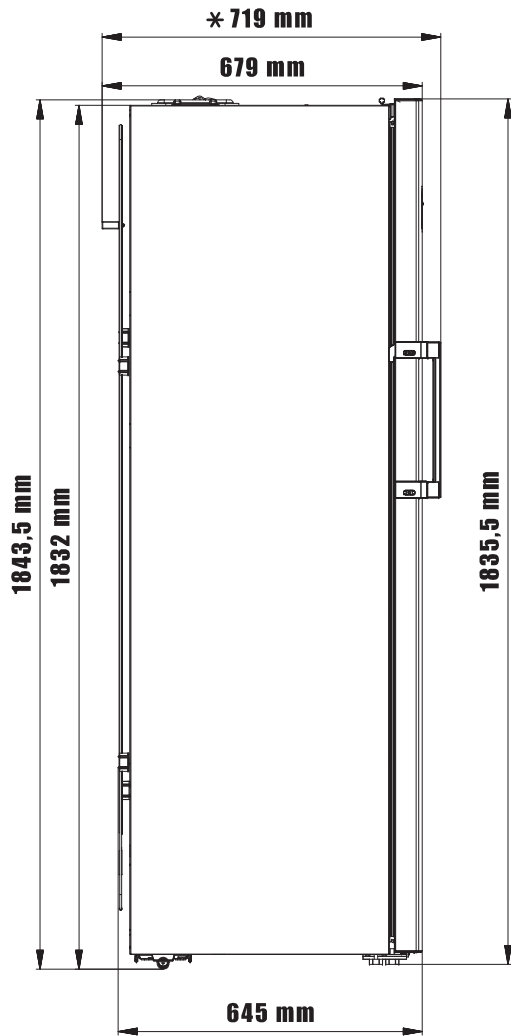

*The dimension vary in a range of specified value -40 to +0 depending on the handle type of the appliance

F60312NE