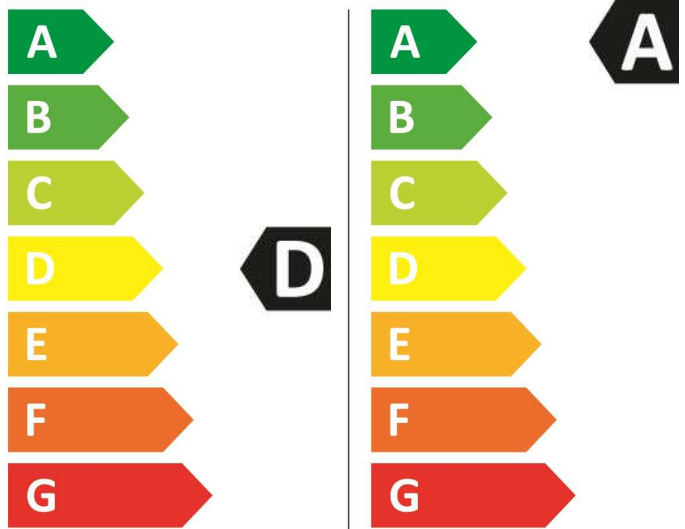

ENERG

beko

B5DFT584427WPB 7178545200

🚰 264 kWh/100

🚰 47 kWh/100

5,0 kg  8,0 kg

65 L  46 L

8:30  3:38