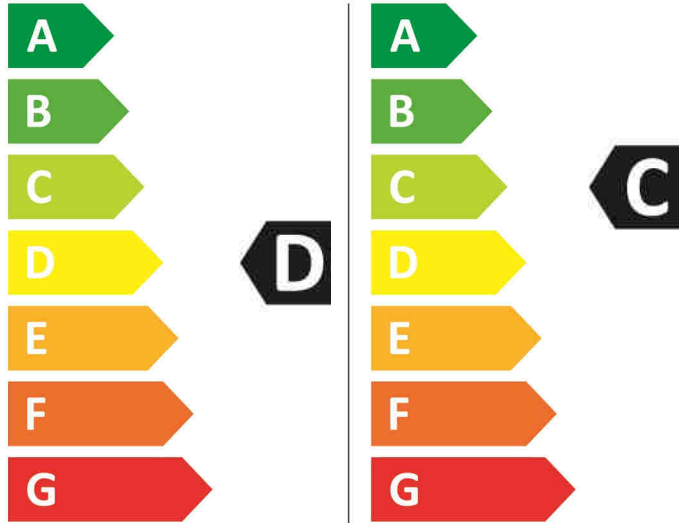

ENERG

beko

HTV 8736 XCOM 7170244700

264 kWh/100
62 kWh/100

5,0 kg **8,0 kg**
53 L **40 L**
7:55 **3:38**

ABCDEFG
76 dB **ABCD**

2019/2014