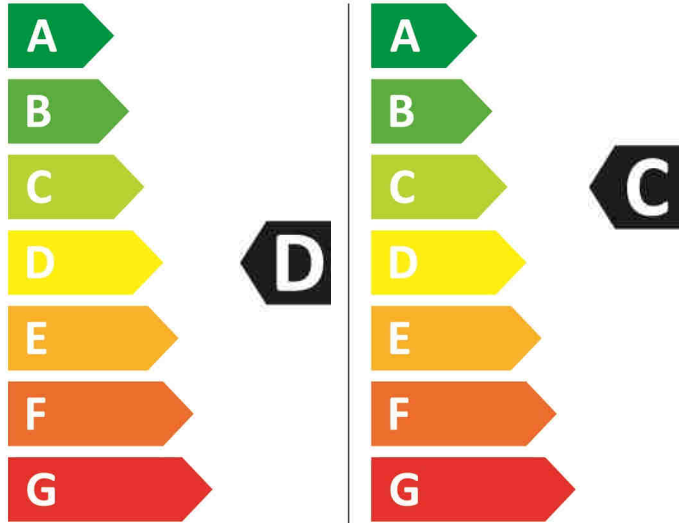

# ENERG

**beko**

B5DF T 510447 M 7175741400

306 kWh/100

68 kWh/100

6,0 kg 10,0 kg

53 L 47 L

9:30 3:58