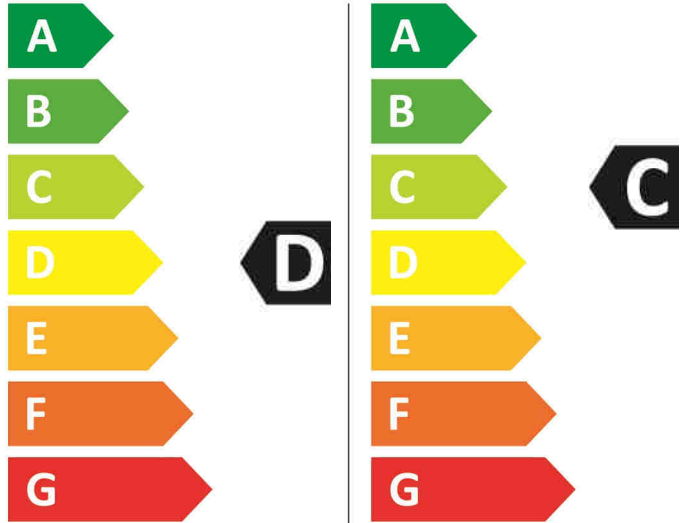

ENERG

beko

HTV 8746 XG 7161547800

🚰 264 kWh/100

🚰 62 kWh/100

5,0 kg 8,0 kg

53 L 40 L

7:55 3:38