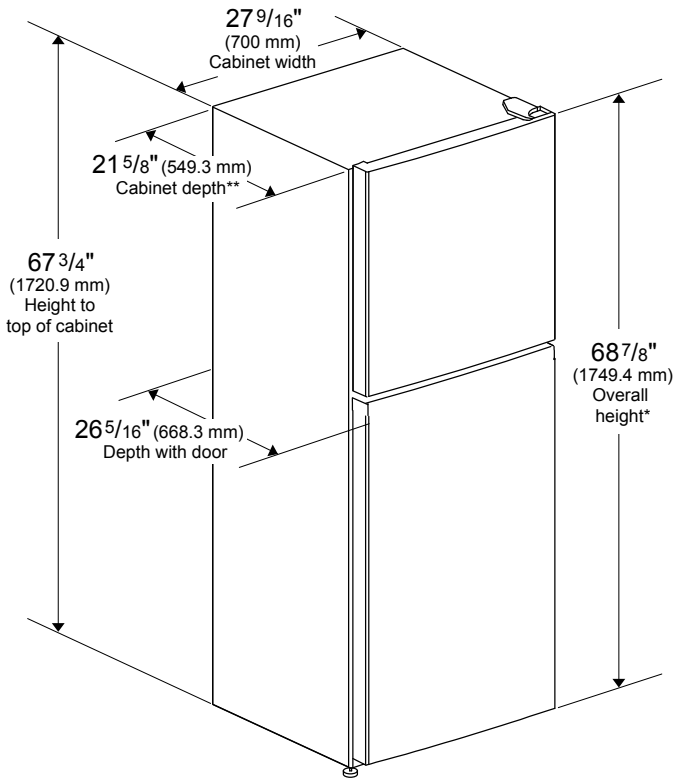

BFTF2716SSIM

28" Top Freezer Refrigerator with Ice Maker

*Add 1" (25.4 mm) with front leveling feet fully extended
**Add 1" (25.4 mm) for spacers on back