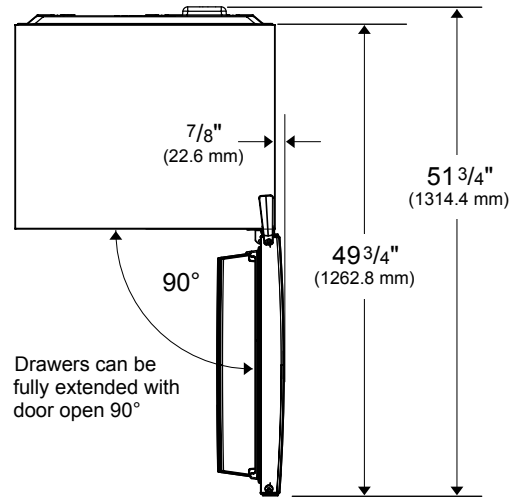

DIMENSIONS & WEIGHT	
Product (H x W x D) (in)	68 7/8 x 27 9/16 x 26 5/16
Height With Hinge Cap	68 7/8
Height Without Hinge Cap	67 3/4
Depth With Handles	26 5/16
Depth Without Handles	26 5/16
Depth Without Doors	21 5/8
Carton (H x W x D) (in)	71 1/4 x 29 15/16 x 28 3/4
Product Weight (lbs)	147.71
Shipping Weight (lbs)	165.35

*Add 1" (25.4 mm) with front leveling feet fully extended
 **Add 1" (25.4 mm) for spacers on back

Electrical Location

Water Location (Models with Ice Maker)

BFTF2716SSIM

28" Top Freezer Refrigerator with Ice Maker