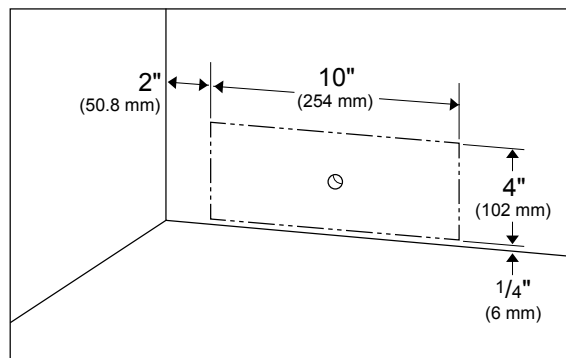

DIMENSIONS & WEIGHT	
Product (H x W x D) (in)	68 7/8 x 27 9/16 x 26 5/16
Height With Hinge Cap	68 7/8
Height Without Hinge Cap	67 3/4
Depth With Handles	26 5/16
Depth Without Handles	26 5/16
Depth Without Doors	21 5/8
Carton (H x W x D) (in)	71 1/4 x 29 15/16 x 28 3/4
Product Weight (lbs)	147.71
Shipping Weight (lbs)	165.35

*Add 1" (25.4 mm) with front leveling feet fully extended
 **Add 1" (25.4 mm) for spacers on back

Electrical Location

Water Location (Models with Ice Maker)

BFTF2716SSIM

28" Top Freezer Refrigerator with Ice Maker