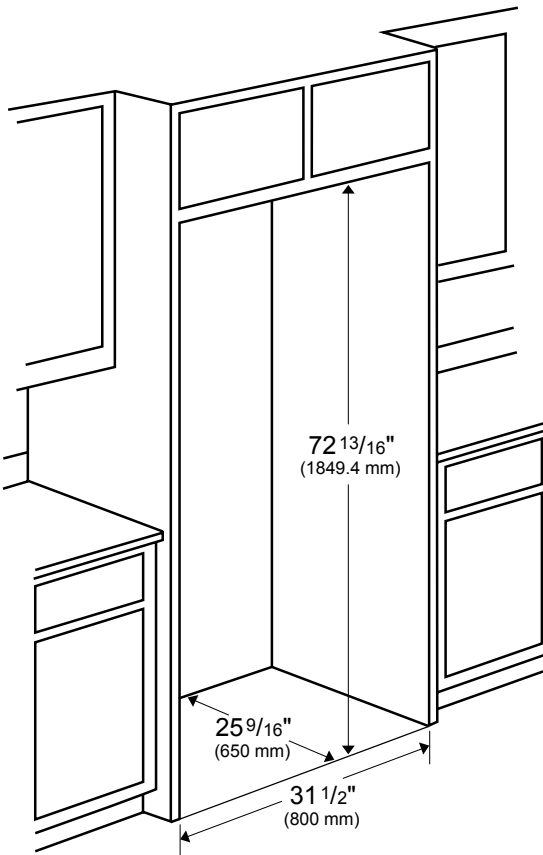

DIMENSIONS & WEIGHT	
Product (H x W x D) (in)	68 7/8 x 27 9/16 x 26 5/16
Height With Hinge Cap	68 7/8
Height Without Hinge Cap	67 3/4
Depth With Handles	26 5/16
Depth Without Handles	26 5/16
Depth Without Doors	21 5/8
Carton (H x W x D) (in)	71 1/4 x 29 15/16 x 28 3/4
Product Weight (lbs)	147.71
Shipping Weight (lbs)	165.35

*Add 1" (25.4 mm) with front leveling feet fully extended
 **Add 1" (25.4 mm) for spacers on back

Electrical Location

Water Location (Models with Ice Maker)

BFTF2716SSIM

28" Top Freezer Refrigerator with Ice Maker