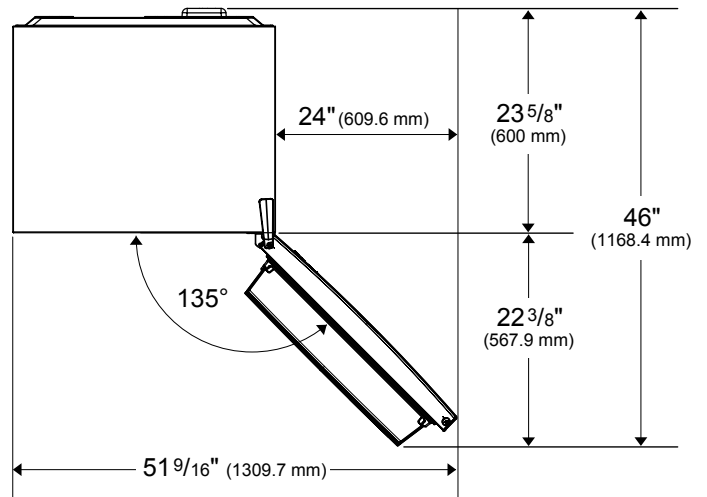

DIMENSIONS & WEIGHT	
Product (H x W x D) (in)	68 7/8 x 27 9/16 x 26 5/16
Height With Hinge Cap	68 7/8
Height Without Hinge Cap	67 3/4
Depth With Handles	26 5/16
Depth Without Handles	26 5/16
Depth Without Doors	21 5/8
Carton (H x W x D) (in)	71 1/4 x 29 15/16 x 28 3/4
Product Weight (lbs)	147.71
Shipping Weight (lbs)	165.35

*Add 1" (25.4 mm) with front leveling feet fully extended
 **Add 1" (25.4 mm) for spacers on back

Electrical Location

Water Location (Models with Ice Maker)

BFTF2716SSIM

28" Top Freezer Refrigerator with Ice Maker