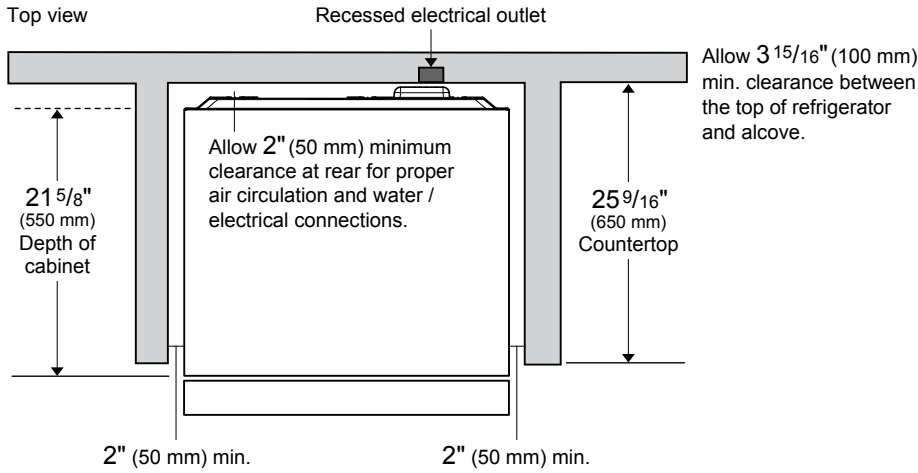

DIMENSIONS & WEIGHT	
Product (H x W x D) (in)	68 7/8 x 27 9/16 x 26 5/16
Height With Hinge Cap	68 7/8
Height Without Hinge Cap	67 3/4
Depth With Handles	26 5/16
Depth Without Handles	26 5/16
Depth Without Doors	21 5/8
Carton (H x W x D) (in)	71 1/4 x 29 15/16 x 28 3/4
Product Weight (lbs)	147.71
Shipping Weight (lbs)	165.35

*Add 1" (25.4 mm) with front leveling feet fully extended
 **Add 1" (25.4 mm) for spacers on back

Electrical Location

Water Location (Models with Ice Maker)

BFTF2716SSIM

28" Top Freezer Refrigerator with Ice Maker