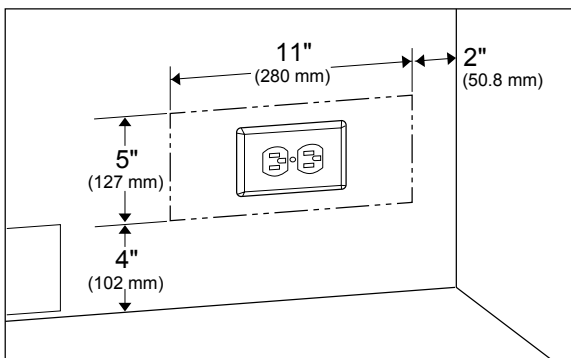

DIMENSIONS & WEIGHT	
Product (H x W x D) (in)	68 7/8 x 27 9/16 x 26 5/16
Height With Hinge Cap	68 7/8
Height Without Hinge Cap	67 3/4
Depth With Handles	26 5/16
Depth Without Handles	26 5/16
Depth Without Doors	21 5/8
Carton (H x W x D) (in)	71 1/4 x 29 15/16 x 28 3/4
Product Weight (lbs)	147.71
Shipping Weight (lbs)	165.35

*Add 1" (25.4 mm) with front leveling feet fully extended
 **Add 1" (25.4 mm) for spacers on back

Electrical Location

Water Location (Models with Ice Maker)

BFTF2716SSIM

28" Top Freezer Refrigerator with Ice Maker