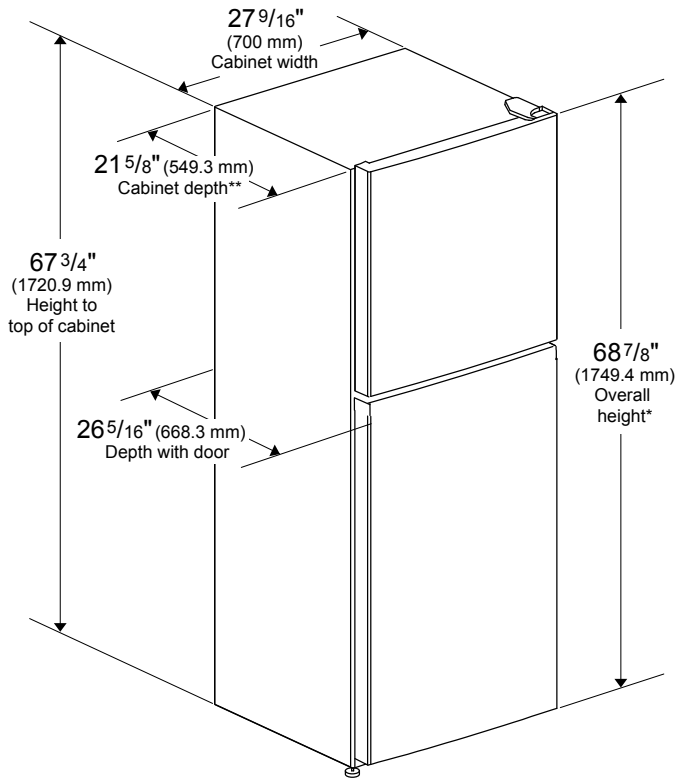

BFTF2716WH

28" Top Freezer Refrigerator

*Add 1" (25.4 mm) with front leveling feet fully extended
**Add 1" (25.4 mm) for spacers on back