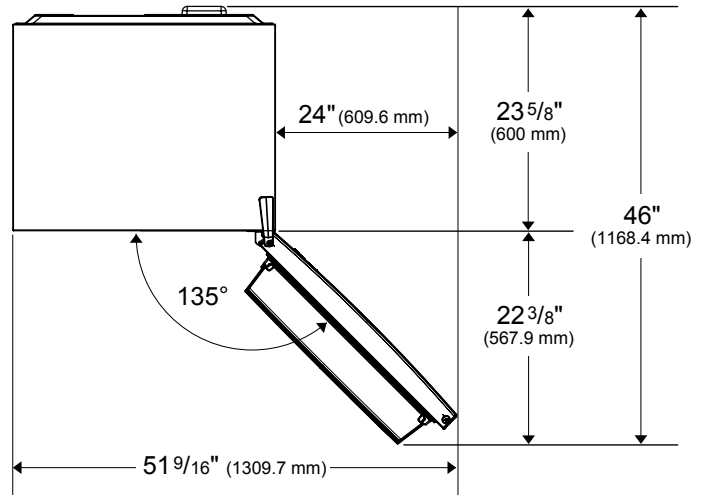

DIMENSIONS & WEIGHT	
Product (H x W x D) (in)	68 ⁷ / ₈ x 27 ⁹ / ₁₆ x 26 ⁵ / ₁₆
Height With Hinge Cap	68 ⁷ / ₈
Height Without Hinge Cap	67 ³ / ₄
Depth With Handles	26 ⁵ / ₁₆
Depth Without Handles	26 ⁵ / ₁₆
Depth Without Doors	21 ⁵ / ₈
Carton (H x W x D) (in)	71 ¹ / ₄ x 29 ¹⁵ / ₁₆ x 28 ³ / ₄
Product Weight (lbs)	147.71
Shipping Weight (lbs)	165.35

*Add 1" (25.4 mm) with front leveling feet fully extended
**Add 1" (25.4 mm) for spacers on back

Electrical Location

BFTF2716WH

28" Top Freezer Refrigerator

NOTE TO THE INSTALLER: All height, width, and depth dimensions are shown in inches (as well as metric). Beko U.S., Inc. reserves the absolute and unrestricted right to change product materials and specifications, at any time, without notice. Please visit our website, www.BekoAppliances.com, or call 888.352.2356 to verify the latest specifications with final dimensional data and other details prior to installation and making a cutout. Applicable product limited warranty information may be found in accompanying product materials, or you may contact your account manager for further details. Proper installation is the responsibility of the installer. Product failure due to improper installation is not covered under the Limited Warranty.