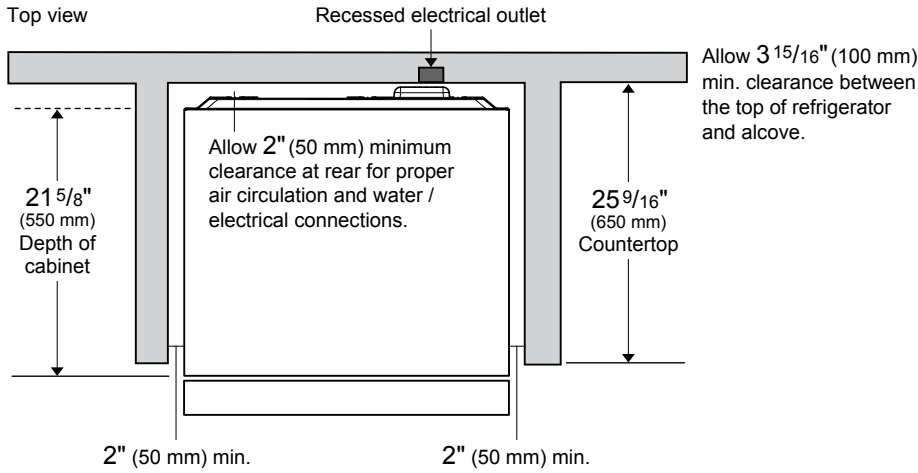

DIMENSIONS & WEIGHT	
Product (H x W x D) (in)	68 ⁷ / ₈ x 27 ⁹ / ₁₆ x 26 ⁵ / ₁₆
Height With Hinge Cap	68 ⁷ / ₈
Height Without Hinge Cap	67 ³ / ₄
Depth With Handles	26 ⁵ / ₁₆
Depth Without Handles	26 ⁵ / ₁₆
Depth Without Doors	21 ⁵ / ₈
Carton (H x W x D) (in)	71 ¹ / ₄ x 29 ¹⁵ / ₁₆ x 28 ³ / ₄
Product Weight (lbs)	147.71
Shipping Weight (lbs)	165.35

*Add 1" (25.4 mm) with front leveling feet fully extended
**Add 1" (25.4 mm) for spacers on back

Electrical Location

BFTF2716WH

28" Top Freezer Refrigerator

NOTE TO THE INSTALLER: All height, width, and depth dimensions are shown in inches (as well as metric). Beko U.S., Inc. reserves the absolute and unrestricted right to change product materials and specifications, at any time, without notice. Please visit our website, www.BekoAppliances.com, or call 888.352.2356 to verify the latest specifications with final dimensional data and other details prior to installation and making a cutout. Applicable product limited warranty information may be found in accompanying product materials, or you may contact your account manager for further details. Proper installation is the responsibility of the installer. Product failure due to improper installation is not covered under the Limited Warranty.