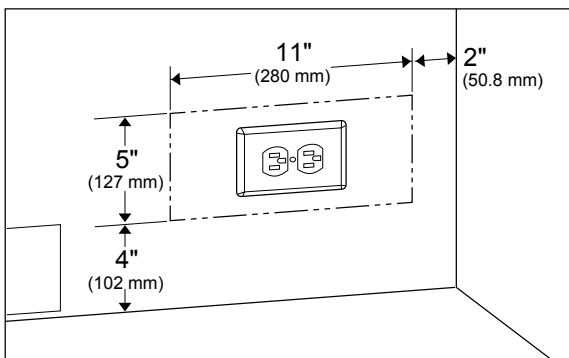

DIMENSIONS & WEIGHT	
Product (H x W x D) (in)	68 ⁷ / ₈ x 27 ⁹ / ₁₆ x 26 ⁵ / ₁₆
Height With Hinge Cap	68 ⁷ / ₈
Height Without Hinge Cap	67 ³ / ₄
Depth With Handles	26 ⁵ / ₁₆
Depth Without Handles	26 ⁵ / ₁₆
Depth Without Doors	21 ⁵ / ₈
Carton (H x W x D) (in)	71 ¹ / ₄ x 29 ¹⁵ / ₁₆ x 28 ³ / ₄
Product Weight (lbs)	147.71
Shipping Weight (lbs)	165.35

*Add 1" (25.4 mm) with front leveling feet fully extended
**Add 1" (25.4 mm) for spacers on back

Electrical Location

BFTF2716WH

28" Top Freezer Refrigerator

NOTE TO THE INSTALLER: All height, width, and depth dimensions are shown in inches (as well as metric). Beko U.S., Inc. reserves the absolute and unrestricted right to change product materials and specifications, at any time, without notice. Please visit our website, www.BekoAppliances.com, or call 888.352.2356 to verify the latest specifications with final dimensional data and other details prior to installation and making a cutout. Applicable product limited warranty information may be found in accompanying product materials, or you may contact your account manager for further details. Proper installation is the responsibility of the installer. Product failure due to improper installation is not covered under the Limited Warranty.