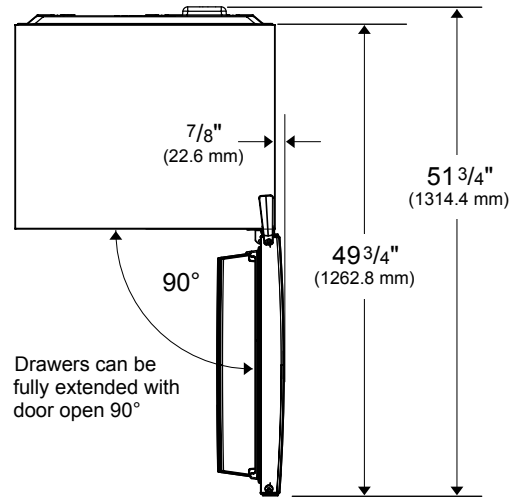

DIMENSIONS & WEIGHT	
Product (H x W x D) (in)	68 ⁷ / ₈ x 27 ⁹ / ₁₆ x 26 ⁵ / ₁₆
Height With Hinge Cap	68 ⁷ / ₈
Height Without Hinge Cap	67 ³ / ₄
Depth With Handles	26 ⁵ / ₁₆
Depth Without Handles	26 ⁵ / ₁₆
Depth Without Doors	21 ⁵ / ₈
Carton (H x W x D) (in)	71 ¹ / ₄ x 29 ¹⁵ / ₁₆ x 28 ³ / ₄
Product Weight (lbs)	147.71
Shipping Weight (lbs)	165.35

*Add 1" (25.4 mm) with front leveling feet fully extended
**Add 1" (25.4 mm) for spacers on back

Electrical Location

BFTF2716WH

28" Top Freezer Refrigerator

NOTE TO THE INSTALLER: All height, width, and depth dimensions are shown in inches (as well as metric). Beko U.S., Inc. reserves the absolute and unrestricted right to change product materials and specifications, at any time, without notice. Please visit our website, www.BekoAppliances.com, or call 888.352.2356 to verify the latest specifications with final dimensional data and other details prior to installation and making a cutout. Applicable product limited warranty information may be found in accompanying product materials, or you may contact your account manager for further details. Proper installation is the responsibility of the installer. Product failure due to improper installation is not covered under the Limited Warranty.