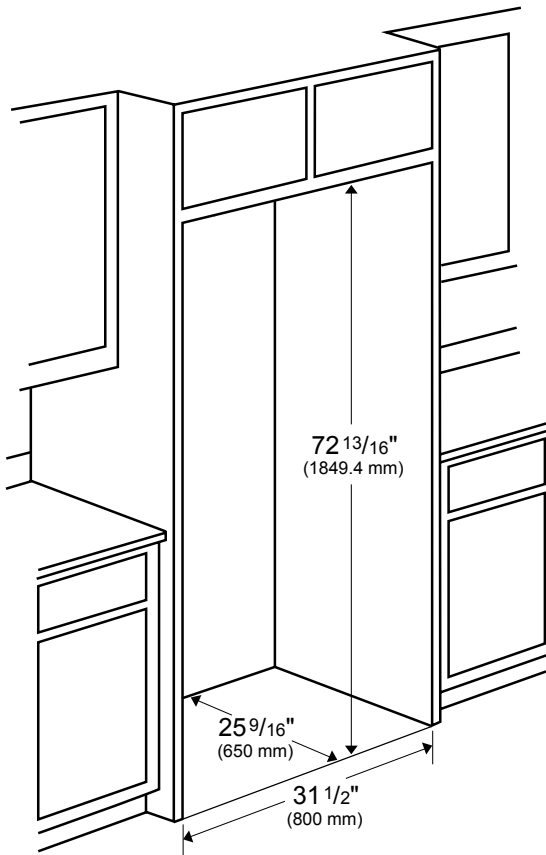

DIMENSIONS & WEIGHT	
Product (H x W x D) (in)	68 ⁷ / ₈ x 27 ⁹ / ₁₆ x 26 ⁵ / ₁₆
Height With Hinge Cap	68 ⁷ / ₈
Height Without Hinge Cap	67 ³ / ₄
Depth With Handles	26 ⁵ / ₁₆
Depth Without Handles	26 ⁵ / ₁₆
Depth Without Doors	21 ⁵ / ₈
Carton (H x W x D) (in)	71 ¹ / ₄ x 29 ¹⁵ / ₁₆ x 28 ³ / ₄
Product Weight (lbs)	147.71
Shipping Weight (lbs)	165.35

*Add 1" (25.4 mm) with front leveling feet fully extended
**Add 1" (25.4 mm) for spacers on back

Electrical Location

BFTF2716WH

28" Top Freezer Refrigerator

NOTE TO THE INSTALLER: All height, width, and depth dimensions are shown in inches (as well as metric). Beko U.S., Inc. reserves the absolute and unrestricted right to change product materials and specifications, at any time, without notice. Please visit our website, www.BekoAppliances.com, or call 888.352.2356 to verify the latest specifications with final dimensional data and other details prior to installation and making a cutout. Applicable product limited warranty information may be found in accompanying product materials, or you may contact your account manager for further details. Proper installation is the responsibility of the installer. Product failure due to improper installation is not covered under the Limited Warranty.