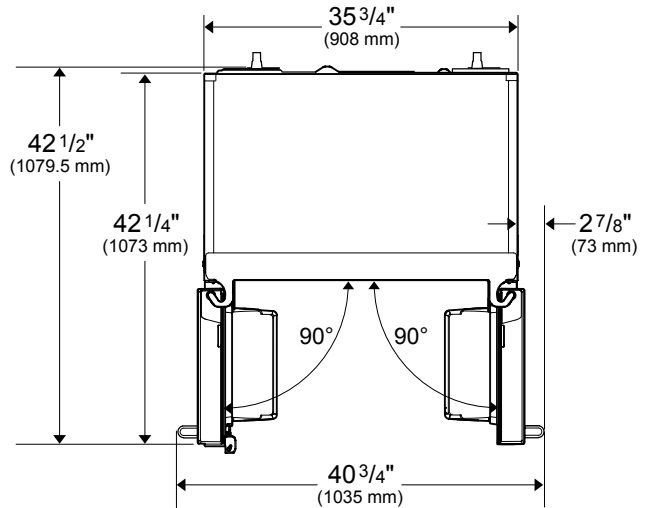

BFFD3626SS

36" Counter-Depth French 4-Door Refrigerator

WARRANTY

Entire Appliance (Parts & Labor)	2-year Full Warranty
Sealed System (Parts Only)	5-year Limited Warranty