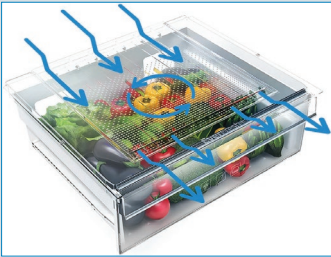

PREMIUM TECHNOLOGY

EVERFRESH+™ WITH ACTIVE FRESH BLUE LIGHT

Our EverFresh+ with Active Fresh Blue Light technology keeps fresh food fresher three times longer than the average refrigerator – for up to 30 days! Our technology retains vitamins and nutrients that simulates natural lighting conditions, extending the photosynthesis process of fruits and vegetables in your refrigerator.