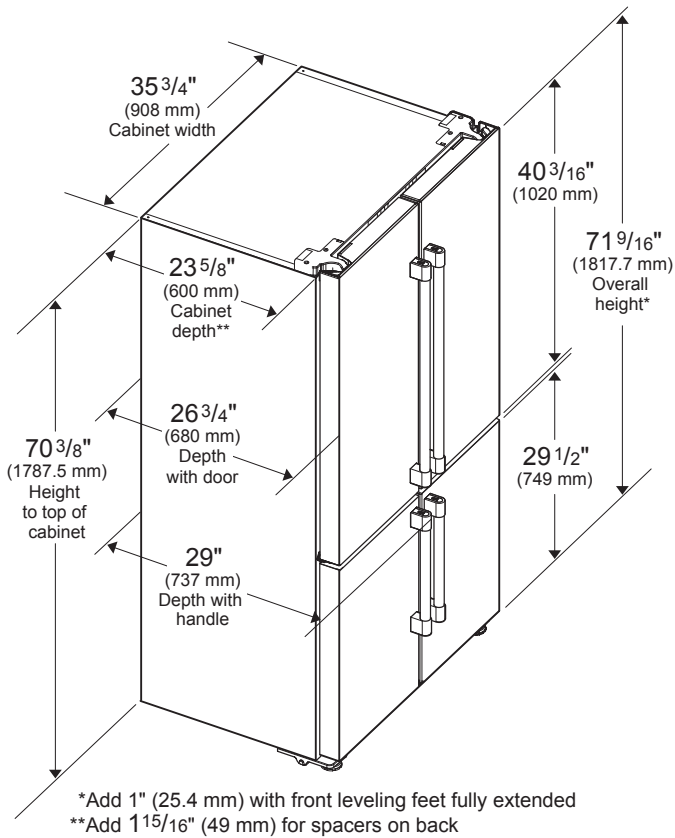

BFFD3626SS

36" Counter-Depth French 4-Door Refrigerator

WARRANTY

Entire Appliance (Parts & Labor)	2-year Full Warranty
Sealed System (Parts Only)	5-year Limited Warranty