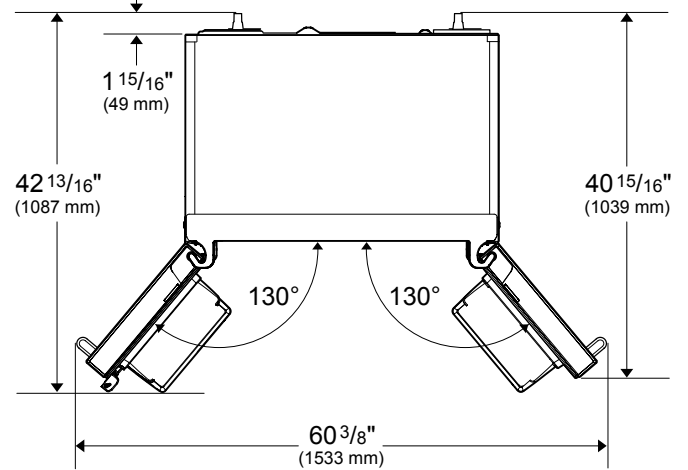

BFFD3626SS

36" Counter-Depth French 4-Door Refrigerator

WARRANTY

Entire Appliance (Parts & Labor)	2-year Full Warranty
Sealed System (Parts Only)	5-year Limited Warranty