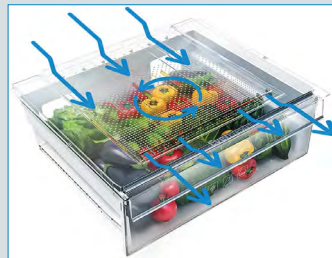

BFSB3622XSS

36" Counter-Depth Side-by-Side Refrigerator

GENERAL PROPERTIES

Type	Freestanding
Style	Counter-Depth Side-by-Side
Finish	Fingerprint-Free Stainless Steel with Finished Gray Sides
Handles	Pro Handle - Rounded Stainless Steel
Metal Back Wall	-
Cooling System	NeoFrost™ Dual Cooling Technology
Control System	Electronic Controls
Control Display Type & Location	Digital LED Display on Dispenser
Child Lock	Yes
Connectivity	WiFi thru HomeWhiz™

CEE Tier 1

CAPACITY

Total Net Volume	20.15 cu. ft.
Fresh Food Net Volume	13 cu. ft.
Freezer Net Volume	7.15 cu. ft.

PREMIUM TECHNOLOGY

HARVESTFRESH™

Proprietary 3-color light technology simulates the 24-hour cycle of the sun. By mimicking a full day of sunshine, produce has been proven to retain its vitamins and minerals for up to five days longer than ordinary refrigerators.

EVERFRESH+™

EverFresh+ technology keeps fresh food fresher three times longer than the average refrigerator—for up to 30 days! Meticulous temperature management and precise humidity control mean every stalk, head, or bunch you bought as a healthy option or key ingredient stays fresher longer.

DISPENSER FEATURES	
Through-the-Door Filtered Dispenser	Yes (Water, Cubed Ice, Crushed Ice)

FRESH FOOD FEATURES	
Water Filter with Alert (6 Months)	Yes
Crispers	2 - Humidity Controlled
EverFresh+™ Crispers	Yes
HARVESTfresh™ Crisper(s)	Yes
Full-Width Deli Drawer	Yes
Shelves	3 - Full-dept, Safety Glass (3 Adjustable)
Total Number of Door Bins	5
Gallon-Sized Door Bins	1
Dairy Compartment	Yes
Wine Rack	Yes
Odor Control Technology	IonGuard®
Sabbath Mode	Yes
Eco-Mode	-
Door Open Alarm	Yes
Interior Illumination	LED - Side Walls