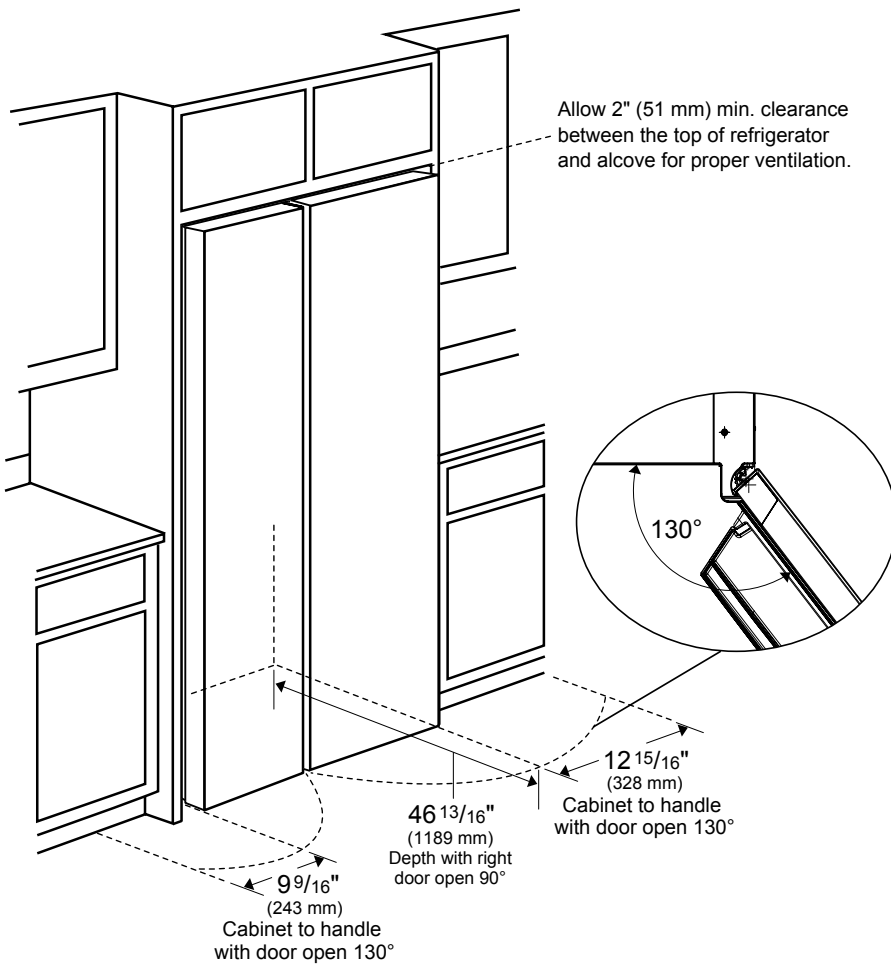

36" Counter-Depth Side-by-Side Refrigerator

NOTE TO THE INSTALLER: All height, width, and depth dimensions are shown in inches (as well as metric). Beko U.S., Inc. reserves the absolute and unrestricted right to change product materials and specifications, at any time, without notice. Please visit our website, www.BekoAppliances.com, or call 888.352.2356 to verify the latest specifications with final dimensional data and other details prior to installation and making a cutout. Applicable product limited warranty information may be found in accompanying product materials, or you may contact your account manager for further details. Proper installation is the responsibility of the installer. Product failure due to improper installation is not covered under the Limited Warranty.