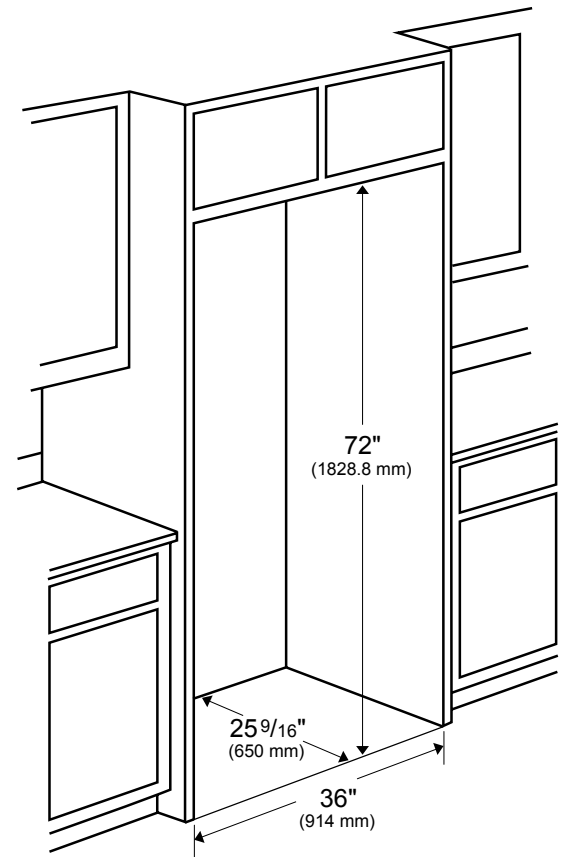

36" Counter-Depth Side-by-Side Refrigerator

NOTE TO THE INSTALLER: All height, width, and depth dimensions are shown in inches (as well as metric). Beko U.S., Inc. reserves the absolute and unrestricted right to change product materials and specifications, at any time, without notice. Please visit our website, www.BekoAppliances.com, or call 888.352.2356 to verify the latest specifications with final dimensional data and other details prior to installation and making a cutout. Applicable product limited warranty information may be found in accompanying product materials, or you may contact your account manager for further details. Proper installation is the responsibility of the installer. Product failure due to improper installation is not covered under the Limited Warranty.