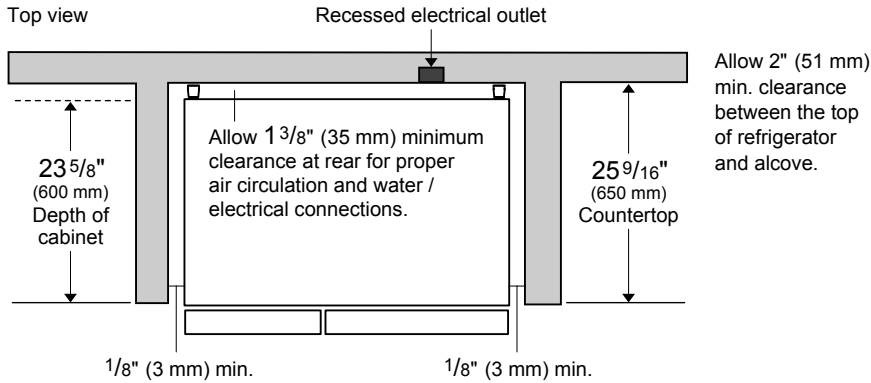

36" Counter-Depth Side-by-Side Refrigerator

NOTE TO THE INSTALLER: All height, width, and depth dimensions are shown in inches (as well as metric). Beko U.S., Inc. reserves the absolute and unrestricted right to change product materials and specifications, at any time, without notice. Please visit our website, www.BekoAppliances.com, or call 888.352.2356 to verify the latest specifications with final dimensional data and other details prior to installation and making a cutout. Applicable product limited warranty information may be found in accompanying product materials, or you may contact your account manager for further details. Proper installation is the responsibility of the installer. Product failure due to improper installation is not covered under the Limited Warranty.