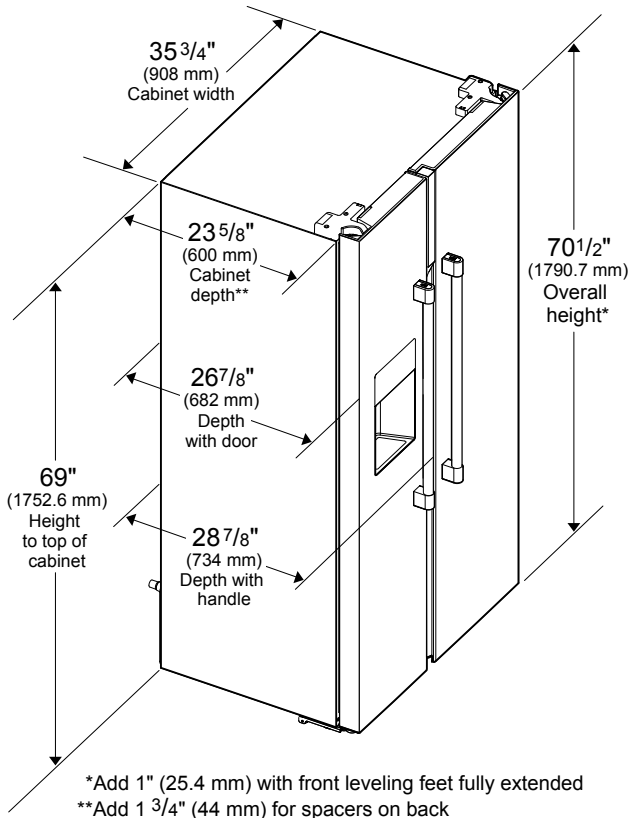

BFSB3622XSS

36" Counter-Depth Side-by-Side Refrigerator

WARRANTY

Entire Appliance (Parts & Labor)	2-year Full Warranty
Sealed System (Parts Only)	5-year Limited Warranty