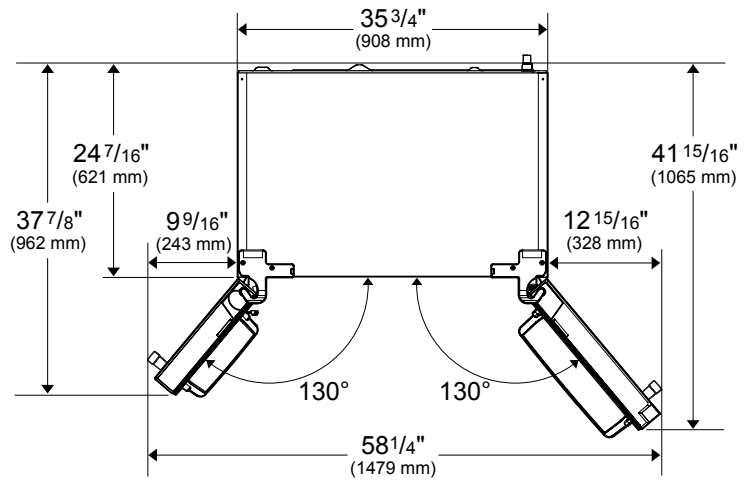

BFSB3622XSS

36" Counter-Depth Side-by-Side Refrigerator

WARRANTY

Entire Appliance (Parts & Labor)	2-year Full Warranty
Sealed System (Parts Only)	5-year Limited Warranty