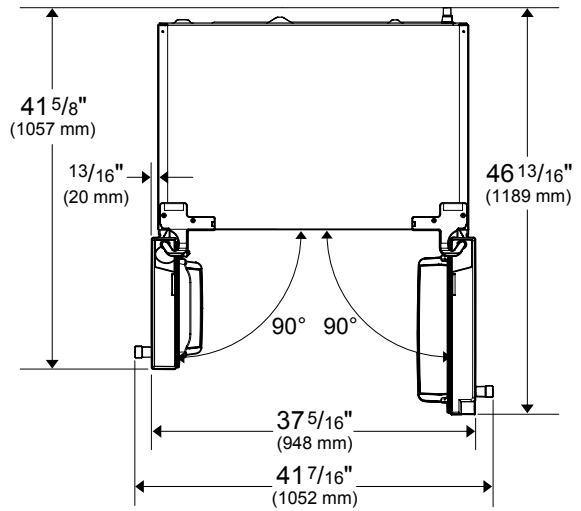

BFSB3622XSS

36" Counter-Depth Side-by-Side Refrigerator

WARRANTY

Entire Appliance (Parts & Labor)	2-year Full Warranty
Sealed System (Parts Only)	5-year Limited Warranty