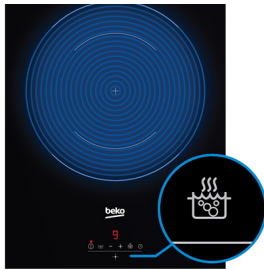

Cooking Zones

Rear Left Zone:	2.2/3.1 kW (Ø 180 mm)
Rear Right Zone:	2.4/3.7 kW (Ø 210 mm)
Front Left Zone:	2.2/3.1 kW (Ø 180 mm)
Front Right Zone:	1.5/2.2 kW (Ø 145 mm)

Dimensions & Weights

Built-in dimensions (W x D): 560 mm x 490 mm

BCT601IGN

60 cm Induction 4 Zone Cooktop with Indyflex™ Zone

Direct Access Control - Giving you complete control and flexibility in the kitchen, touch controls for each cooking zone allow you to adjust the heat level of your pots and pans separately, at the simple touch of a button.

IndyFlex™ Zone - Merge two zones together at the touch of a button. Great for when you need to use a larger pan, you can easily merge two cooking zones together thanks to IndyFlex™ technology in our induction cooktop.

Booster Function - Helping you save time, use the booster function to set the cooking zone to its maximum power, reaching the highest temperature quickly and efficiently.

Dimensions