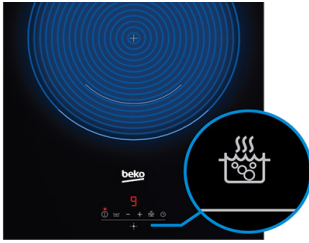

HIC644021**60 cm Vitroceramic 4 Zone Cooktop**

Cooktop Type	Width	Burner Configuration	Display type
Ceramic	60 cm	4 Zone	Slim Touch Control

Main Features

Cooking Zones:	4 x Vitrocermic
Control Type:	Front Slim Touch Control
Construction Type:	Frameless Glass
Cooking Levels:	9 per Zone
Total Electric Power:	6.7 kW
Fuse:	min. 16 A x 2/25 A

Control Features

On-Off Indicator Light:	Yes
Booster Function:	Yes
Key Lock:	Yes

Safety

Residual Heat Indicator:	Yes
Overheat Safety System:	Yes

Cooking Zones

Rear Left Zone:	1.2 kW (Ø 140 mm)
Rear Right Zone:	1.8 kW (Ø 180 mm)
Front Left Zone:	0.7/2.2 kW (Ø 120/Ø 210 mm)
Front Right Zone:	1.5 kW (Ø 160 mm)

Dimensions & Weights

Built-in dimensions (W x D): 560 mm x 490 mm

Unpacked height:	55 mm
Unpacked width:	580mm
Unpacked depth:	510 mm
Unpackaged Weight:	7.3 Kg

Packaged Height:	125 mm
Packaged Width:	655 mm
Packaged Depth:	565 mm
Packaged Weight:	8.5 Kg

Sku:	7756287708
Ean Code:	8690842150463
Manufacturers Warranty:	2 Years + 3 Years by Registration
Launch Date:	January 2018

HIC644021

60 cm Vitroceramic 4 Zone Cooktop

Booster Function - Helping you save time, use the booster function to set the cooking zone to its maximum power, reaching the highest temperature quickly and efficiently.