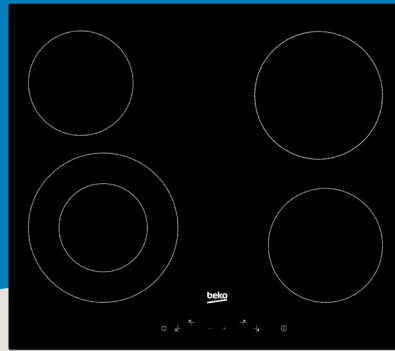

HIC644021**60 cm Vitroceramic 4 Zone Cooktop**

Cooktop Type	Width	Burner Configuration	Display type
Ceramic	60 cm	4 Zone	Slim Touch Control

Main Features

Cooking Zones:	4 x Vitrocermic
Control Type:	Front Slim Touch Control
Construction Type:	Frameless Glass
Cooking Levels:	9 per Zone
Total Electric Power:	6.7 kW
Fuse:	min. 16 A x 2/25 A

Control Features

On-Off Indicator Light:	Yes
Booster Function:	Yes
Key Lock:	Yes

Safety

Residual Heat Indicator:	Yes
Overheat Safety System:	Yes

Cooking Zones

Rear Left Zone:	1.2 kW (Ø 140 mm)
Rear Right Zone:	1.8 kW (Ø 180 mm)
Front Left Zone:	0.7/2.2 kW (Ø 120/Ø 210 mm)
Front Right Zone:	1.5 kW (Ø 160 mm)