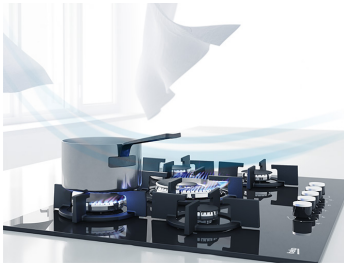

BCT90GG

90 cm Black Glass Gas Cooktop

High Efficient Gas Burners - Helping you save money on your energy bills, the special design of our high efficiency gas burners helps them distribute more heat quickly and evenly across the bottom of your pan. This makes them up to 25% more efficient than standard burners and can cut down cooking times too, helping you get dinner on the table up to 35% quicker.