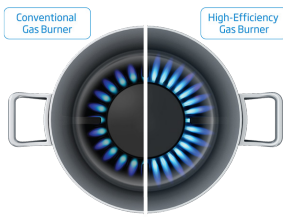

Cooktop Type	Width	Burner Configuration	Safety Feature
Gas	90 cm	4 Gas & 1 Wok	Flame Failure

Main Features

Cooking Zones:	4 x Standard Burners, 1 x Wok Burner
Control Type:	Front Controls
Construction Type:	Black Glass
Cast Iron Trivet:	Yes
Cooking Levels:	Variable
Burner Caps:	Cast Iron
Adapt for LPG Gas:	Yes, via Included conversion kit
Suitable for Natural Gas:	Yes (factory configuration)
Gas Consumption:	43 Mj/h

Control Features

Electronic Ignition:	Yes
----------------------	-----

Safety

Flame Failure Device	Yes
----------------------	-----

Cooktop Zones

Rear Left Zone:	6.7Mj/h
Rear Right Zone:	11.3 Mj/h
Front Left Zone:	6.7 Mj/h
Front Right Zone:	3.9 Mj/h
Wok Zone:	14.4 Mj/h

BCT90GG

90 cm Black Glass Gas Cooktop

High Efficient Gas Burners - Helping you save money on your energy bills, the special design of our high efficiency gas burners helps them distribute more heat quickly and evenly across the bottom of your pan. This makes them up to 25% more efficient than standard burners and can cut down cooking times too, helping you get dinner on the table up to 35% quicker.

Gas Safety - It's easy for a flame to go out when you're not around, unleashing dangerous gas into the house. The Gas Safety feature will detect when a burner flame is extinguished by an over-boiling pot or a gust of wind, and shut off the gas supply. No leaks, no worries.