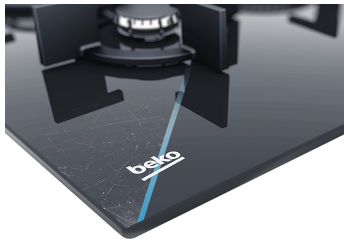

BCT90GG

90 cm Black Glass Gas Cooktop

High Efficient Gas Burners - Helping you save money on your energy bills, the special design of our high efficiency gas burners helps them distribute more heat quickly and evenly across the bottom of your pan. This makes them up to 25% more efficient than standard burners and can cut down cooking times too, helping you get dinner on the table up to 35% quicker.

Gas Safety - It's easy for a flame to go out when you're not around, unleashing dangerous gas into the house. The Gas Safety feature will detect when a burner flame is extinguished by an over-boiling pot or a gust of wind, and shut off the gas supply. No leaks, no worries.

Easy to Clean Tempered Glass - If you're looking for a traditional gas cooktop, which is also quick and easy to wipe clean after use, our cooktop's smooth and shiny tempered glass surface can offer you just that. And, it'll add a stylish finish to your kitchen too.

Dimensions